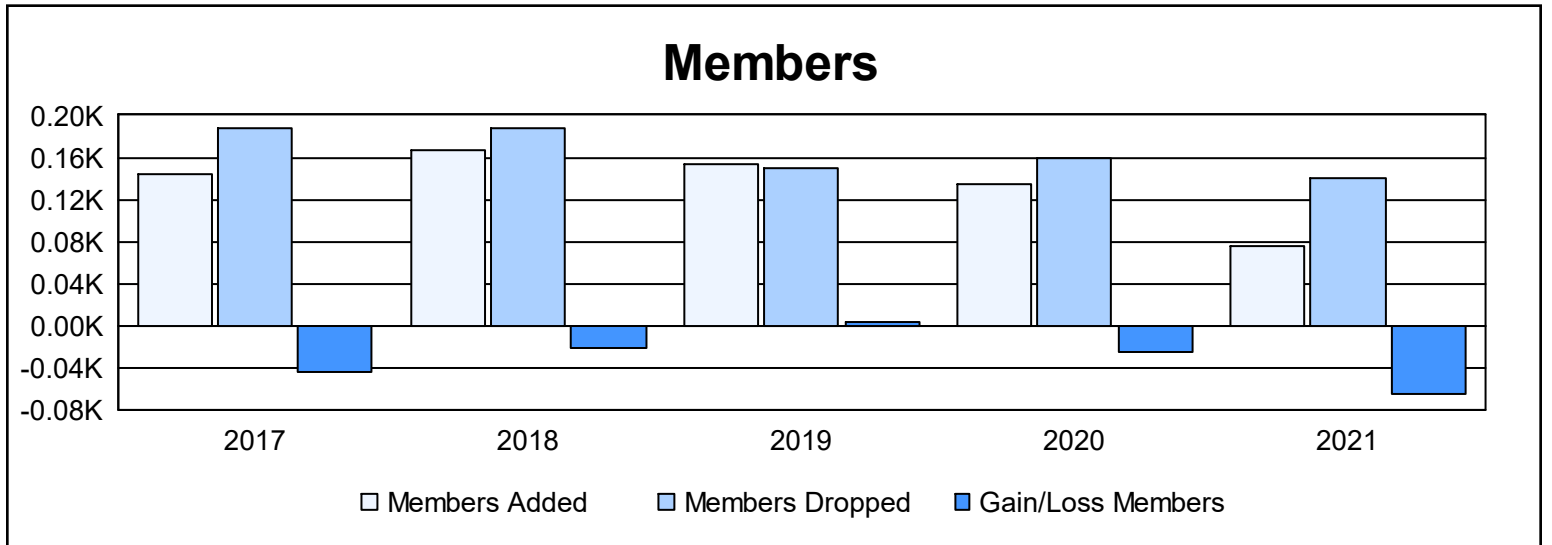

Year	New Clubs	Dropped Clubs	Gain/ Loss Clubs	New Members	Charter Members	Reinstate Members	Transfer Members	Total Member Added	Total Members Dropped	Gain/ Loss Members
2016-2017	0	4	-4	135	1	0	7	143	188	-45
2017-2018	2	1	1	113	42	4	8	167	188	-21
2018-2019	1	1	0	105	33	7	8	153	149	4
2019-2020	0	1	-1	100	20	5	10	135	160	-25
2020-2021	0	1	-1	64	1	6	4	75	141	-66
<b>Average</b>	<b>1</b>	<b>2</b>	<b>-1</b>	<b>103</b>	<b>19</b>	<b>4</b>	<b>7</b>	<b>135</b>	<b>165</b>	<b>-31</b>

### Membership Composition June 2021 Cumulative