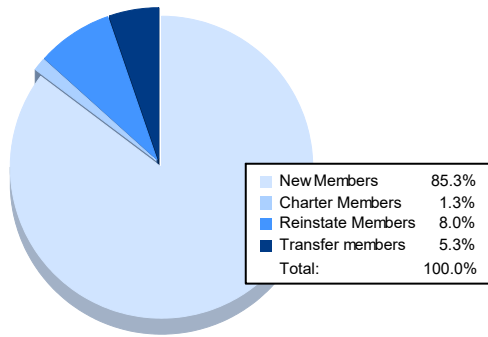

Year	New Clubs	Dropped Clubs	Gain/ Loss Clubs	New Members	Charter Members	Reinstate Members	Transfer Members	Total Member Added	Total Members Dropped	Gain/ Loss Members
2016-2017	0	4	-4	135	1	0	7	143	188	-45
2017-2018	2	1	1	113	42	4	8	167	188	-21
2018-2019	1	1	0	105	33	7	8	153	149	4
2019-2020	0	1	-1	100	20	5	10	135	160	-25
2020-2021	0	1	-1	64	1	6	4	75	141	-66
<b>Average</b>	<b>1</b>	<b>2</b>	<b>-1</b>	<b>103</b>	<b>19</b>	<b>4</b>	<b>7</b>	<b>135</b>	<b>165</b>	<b>-31</b>

### Membership Composition June 2021 Cumulative