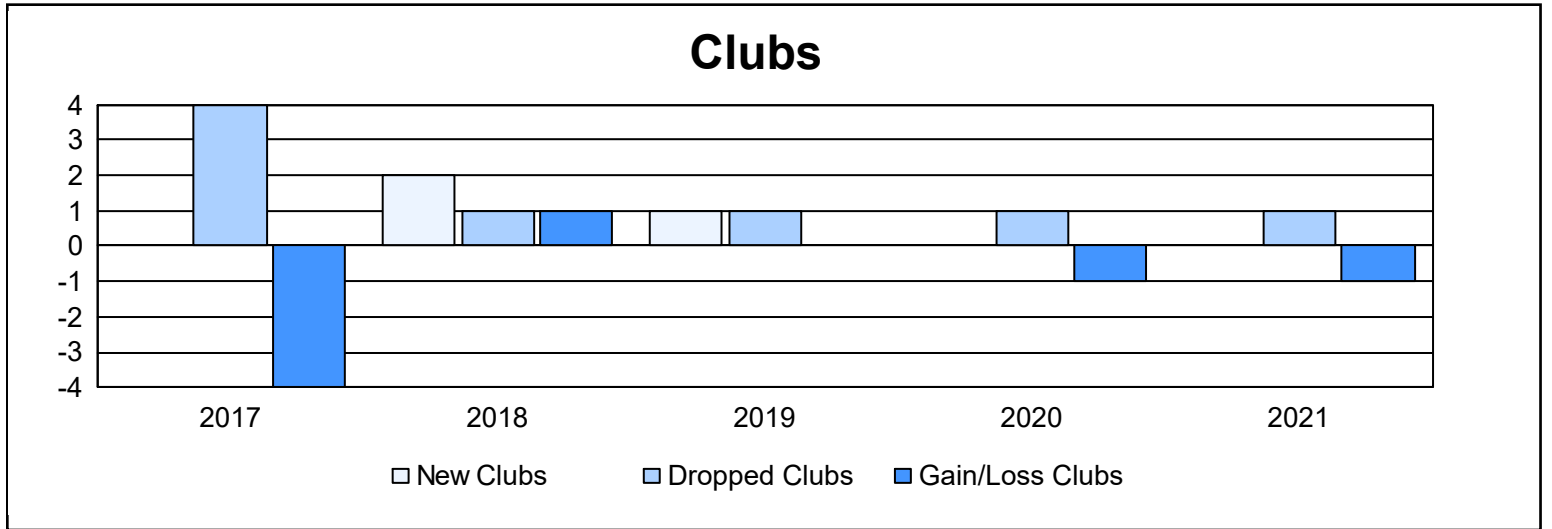

Year	New Clubs	Dropped Clubs	Gain/ Loss Clubs	New Members	Charter Members	Reinstate Members	Transfer Members	Total Member Added	Total Members Dropped	Gain/ Loss Members
2016-2017	0	4	-4	135	1	0	7	143	188	-45
2017-2018	2	1	1	113	42	4	8	167	188	-21
2018-2019	1	1	0	105	33	7	8	153	149	4
2019-2020	0	1	-1	100	20	5	10	135	160	-25
2020-2021	0	1	-1	64	1	6	4	75	141	-66
<b>Average</b>	<b>1</b>	<b>2</b>	<b>-1</b>	<b>103</b>	<b>19</b>	<b>4</b>	<b>7</b>	<b>135</b>	<b>165</b>	<b>-31</b>

### Membership Composition June 2021 Cumulative